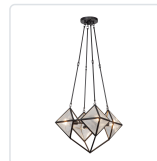

CAIRO CH332421

FIXTURE DIMENSIONS	D21" x H13-5/8"
LAMP TYPE	E12
MAX WATTAGE	60W
BULB QTY	4
BULBS INCLUDED	No
VOLTAGE	120V
GLASS DETAILS	Clear Ribbed Glass
MATERIAL	Steel
ROD LENGTH	25" Max (8x11-1/2")
WIRE LENGTH	144"
MINIMUM HANG HEIGHT	28"
SLOPED CEILING ADAPTABLE	No
ILLUMINATION DIRECTION	Omni-directional
LOCATION	Dry
CANOPY DIMENSIONS	D5-5/8" x H7/8"
PAINT FINISH	UB01; VB01;

[D - Diameter, L - Length, W - Width, H - Height, E - Extension]

AVAILABLE FINISHES:

CH332421UBCR
Ribbed
Glass/Urban
Bronze

CH332421VBCR
Ribbed
Glass/Vintage
Brass

*For complete warranty terms, please visit: www.aloralighting.com/warranty