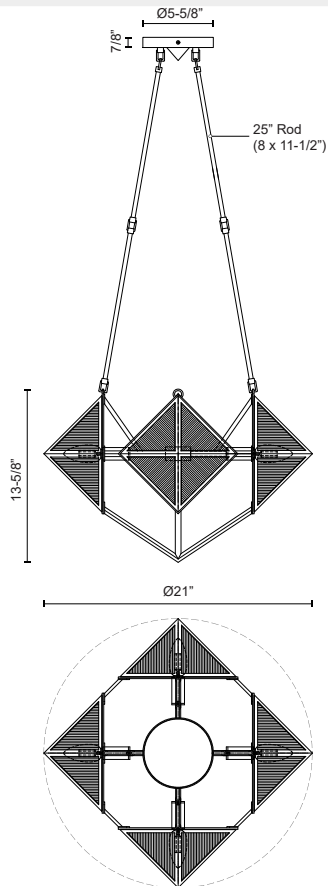

CAIRO CH332421

FIXTURE DIMENSIONS	D21" x H13-5/8"
LAMP TYPE	E12
MAX WATTAGE	60W
BULB QTY	4
BULBS INCLUDED	No
VOLTAGE	120V
GLASS DETAILS	Clear Ribbed Glass
MATERIAL	Steel
ROD LENGTH	25" Max (8x11-1/2")
WIRE LENGTH	144"
MINIMUM HANG HEIGHT	28"
SLOPED CEILING ADAPTABLE	No
ILLUMINATION DIRECTION	Omni-directional
LOCATION	Dry
CANOPY DIMENSIONS	D5-5/8" x H7/8"
PAINT FINISH	UB01; VB01;

[D - Diameter, L - Length, W - Width, H - Height, E - Extension]

AVAILABLE FINISHES:

CH332421UBCR
Ribbed
Glass/Urban
Bronze

CH332421VBCR
Ribbed
Glass/Vintage
Brass

*For complete warranty terms, please visit: www.aloralighting.com/warranty